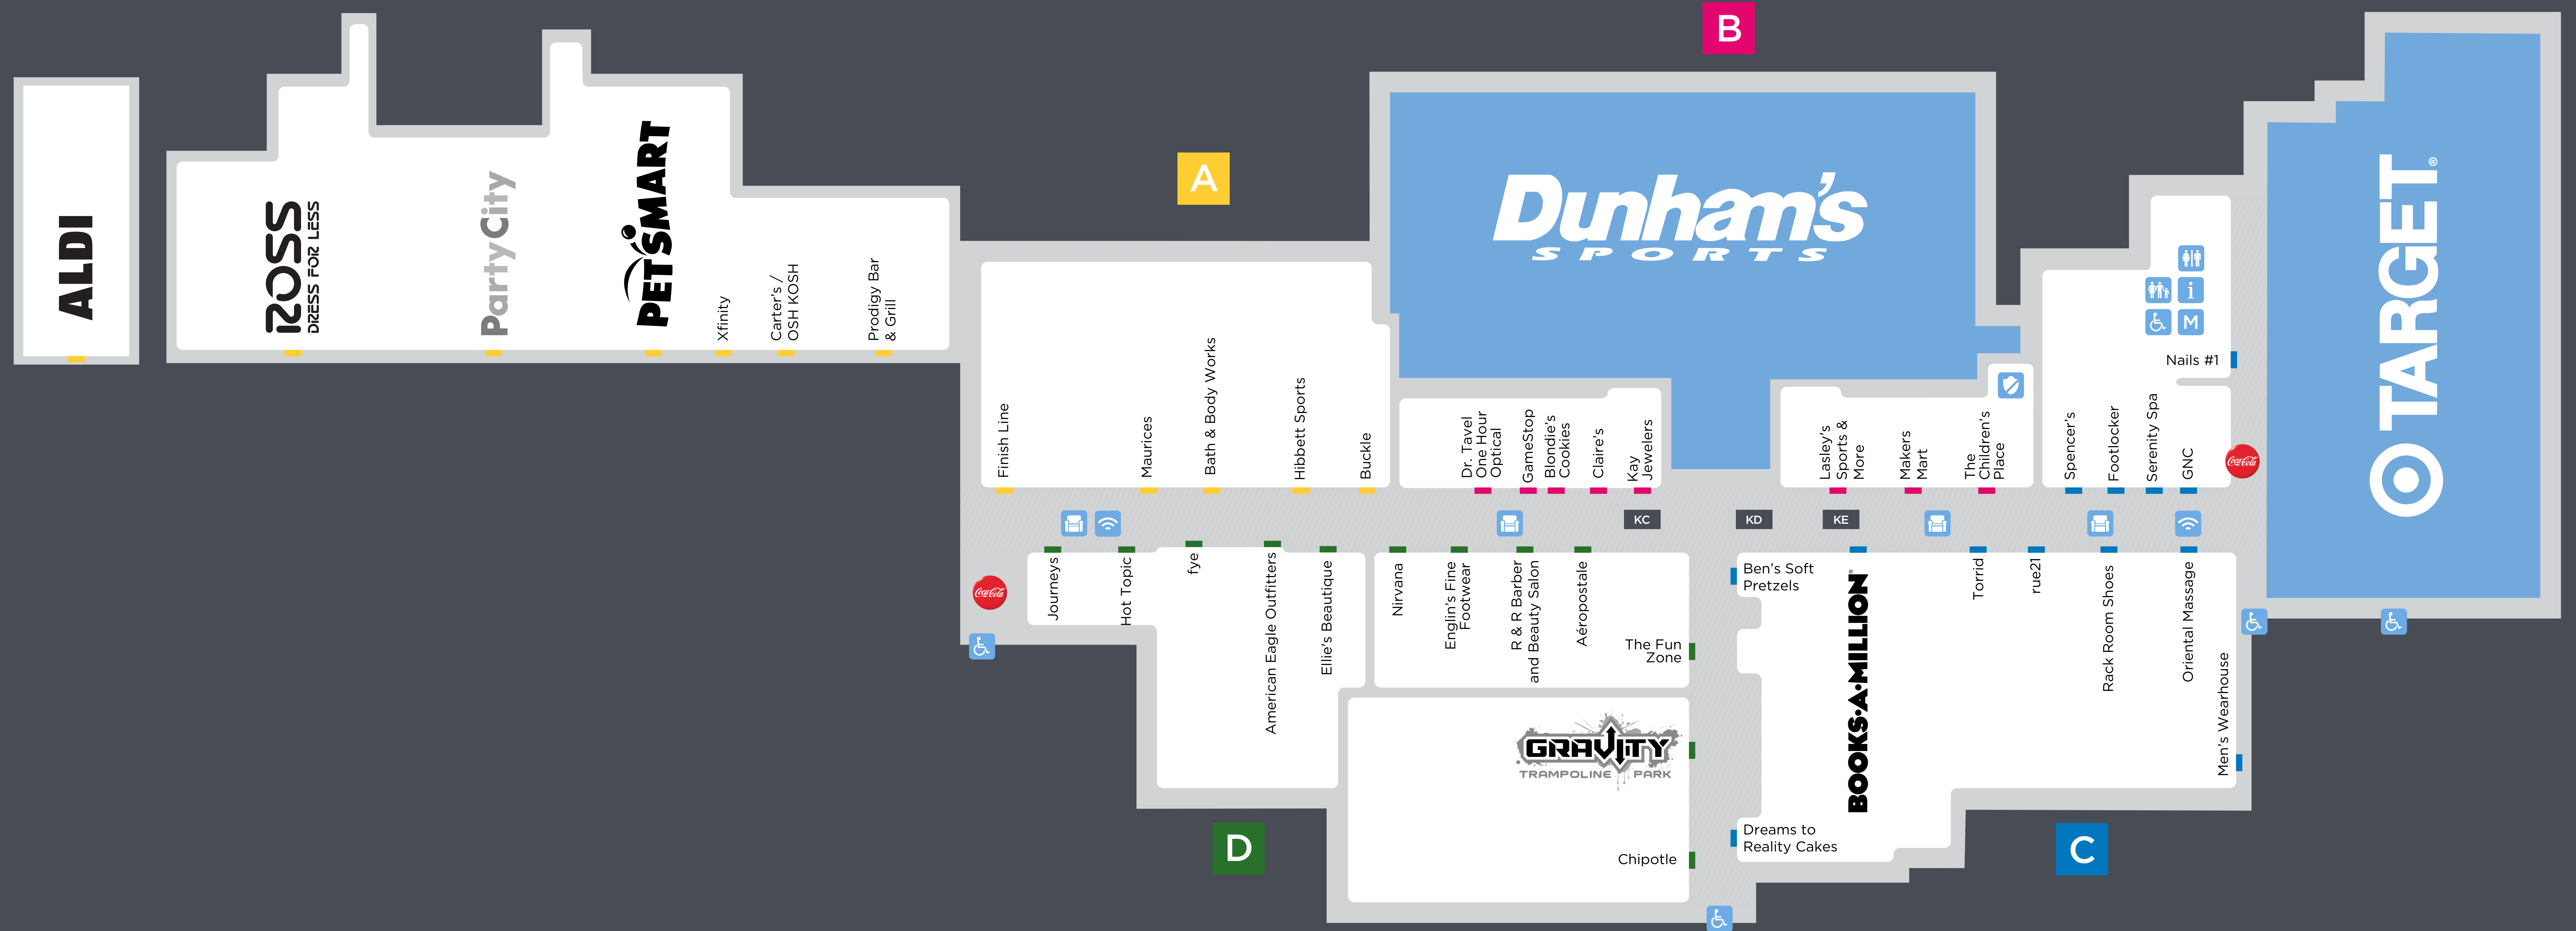

MARKLAND MALL

DIRECTORY LEGEND

- Accessible Entrance
- Vending Machine
- Wi-Fi
- Family Restroom
- Mall Management
- Restroom
- Security Office
- Guest Services
- Complimentary Wheelchair
- Soft Seating

- Aéropostale D
- American Eagle Outfitters D
- Buckle A
- Hot Topic D
- Men's Wearhouse C
- rue21 C

CHILDREN'S FASHION & SPECIALTY

- Carter's / OSH KOSH A
- The Children's Place B

HEALTH, DRUG STORE, BATH & BEAUTY

SHOES & FOOTWEAR

- Englin's Fine Footwear D
- Finish Line A
- Footlocker C
- Journeys D
- Rack Room Shoes C

SPECIALTY RETAIL, GIFTS & LUGGAGE

- Awesome Air KC
- Bath & Body Works A
- Maker's Mart B
- Serenity Spa C

RESTAURANTS & FOOD

- Ben's Soft Pretzels B
- Blondie's Cookies B
- Chipotle D
- Dreams to Reality Cakes C
- Prodigy Bar & Grill A

ENTERTAINMENT

- The Fun Zone D
- fye D
- GameStop B
- Gravity Trampoline Park D
- Party City A