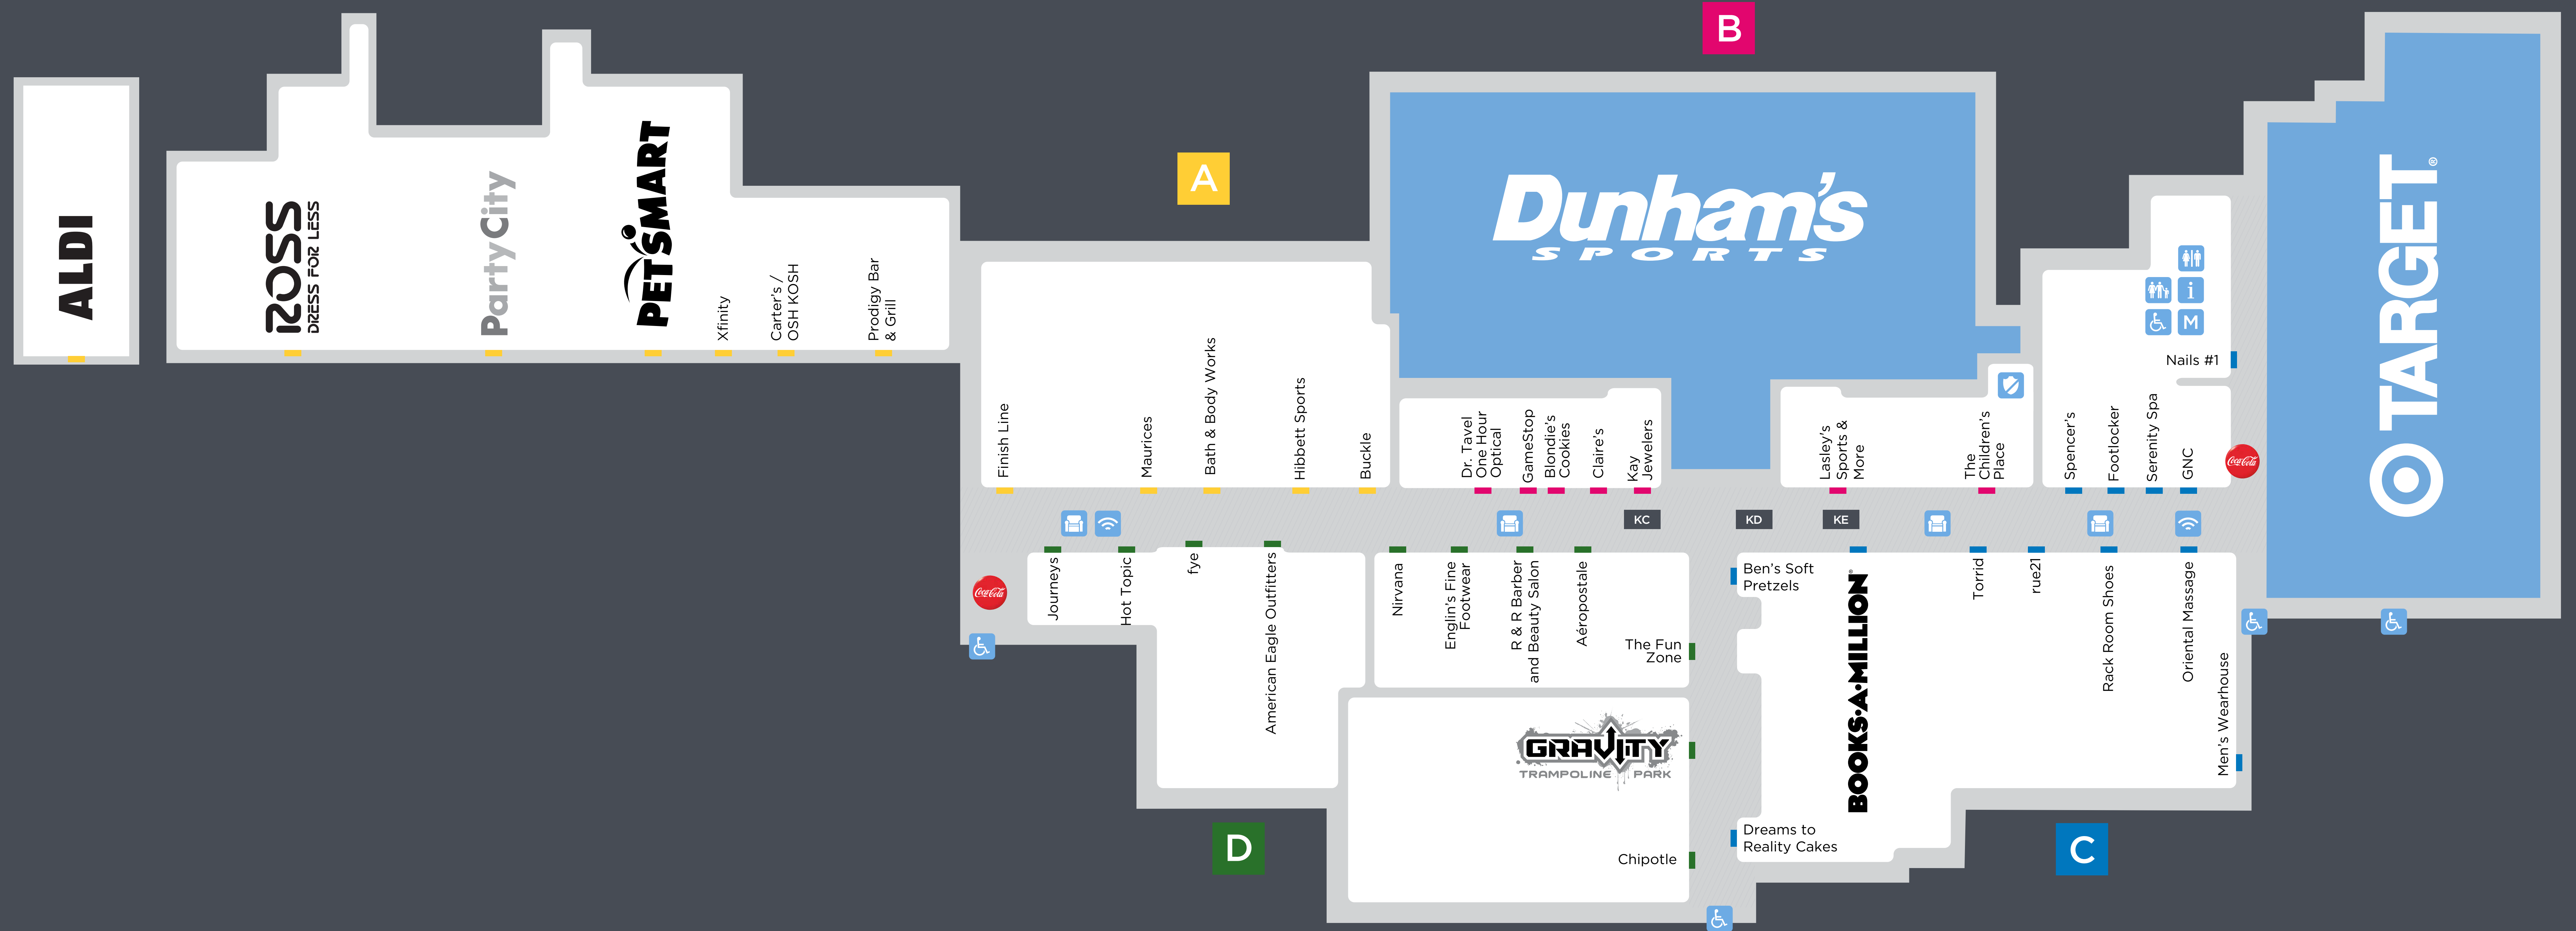

MARKLAND MALL

DIRECTORY LEGEND

- Accessible Entrance
- Vending Machine
- Wi-Fi
- Family Restroom
- Mall Management
- Restroom
- Security Office
- Guest Services
- Complimentary Wheelchair
- Soft Seating

Markland Mall

DEPARTMENT STORES & ANCHORS

- Dunham's Sports ■
- Target ■

WOMEN'S FASHION & SPECIALTY

- Buckle ■ A
- Maurices ■ A
- Nirvana ■ D
- Ross Dress for Less ■ A
- rue21 ■ C
- Torrid ■ C

MEN'S FASHION & SPECIALTY

- Aéropostale ■ D
- American Eagle Outfitters ■ D
- Buckle ■ A
- Hot Topic ■ D
- Men's Wearhouse ■ C
- rue21 ■ C

CHILDREN'S FASHION & SPECIALTY

- Carter's / OSH KOSH ■ A
- The Children's Place ■ B

HEALTH, DRUG STORE, BATH & BEAUTY

SHOES & FOOTWEAR

- Englin's Fine Footwear ■ D
- Finish Line ■ A
- Footlocker ■ C
- Journeys ■ D
- Rack Room Shoes ■ C

SPECIALTY RETAIL, GIFTS & LUGGAGE

- Awesome Air ■ KC
- Bath & Body Works ■ A
- Serenity Spa ■ C