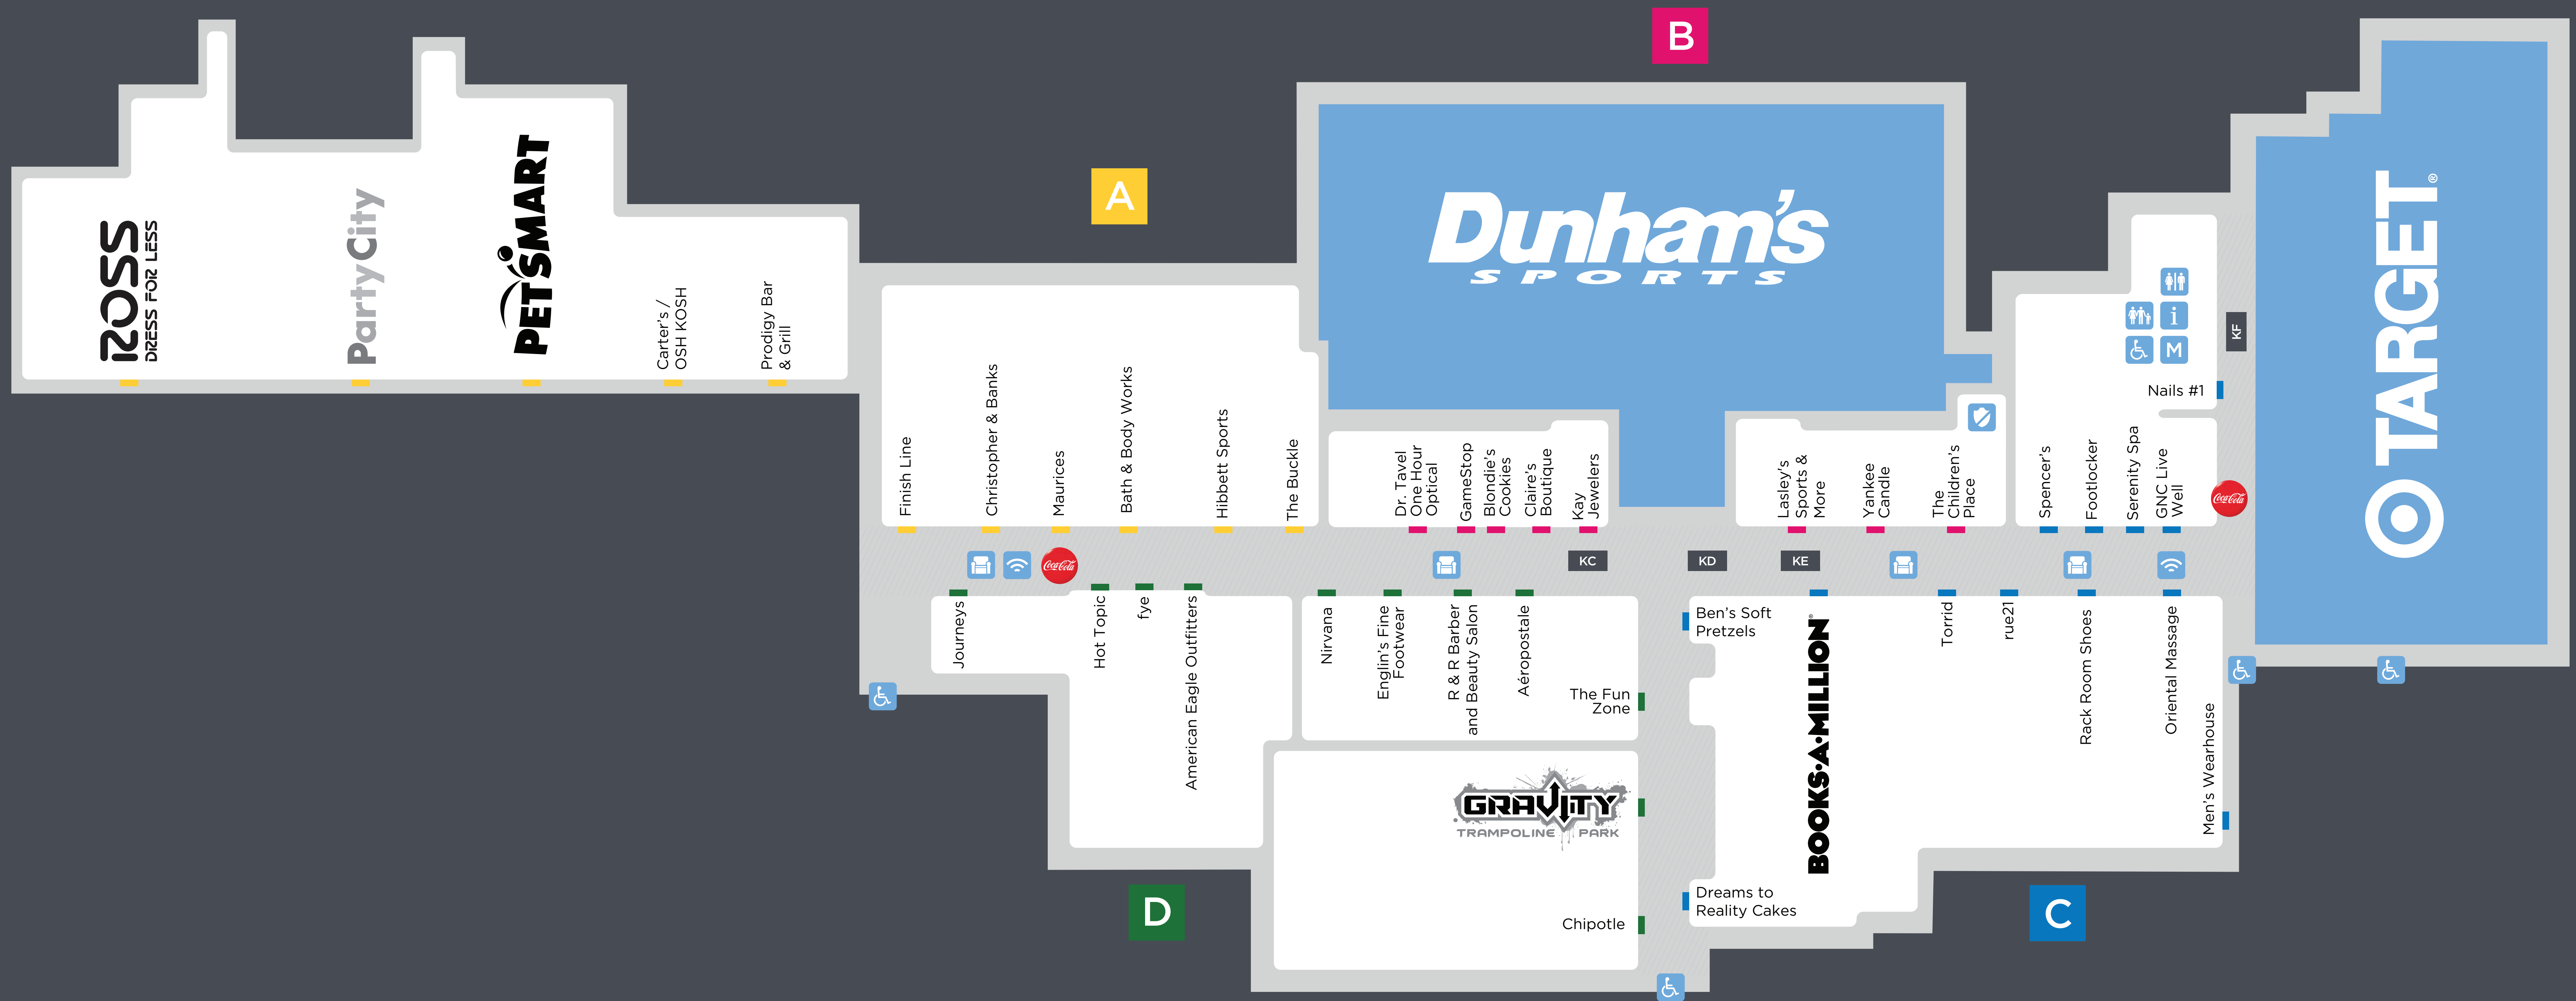

MARKLAND MALL

DIRECTORY LEGEND

- Accessible Entrance
- Vending Machine
- Wi-Fi
- Family Restroom
- Mall Management
- Restroom
- Security Office
- Guest Services
- Complimentary Wheelchair
- Soft Seating

MEN'S FASHION & SPECIALTY

- Aéropostale ■ D
- American Eagle Outfitters ■ D
- Hot Topic ■ D
- Men's Wearhouse ■ C
- rue21 ■ C

CHILDREN'S FASHION & SPECIALTY

- Carter's / OSH KOSH ■ A
- The Children's Place ■ B

- Cellteck Wireless ■ KD
- Dr. Tavel One Hour Optical ■ B
- Oriental Massage ■ C
- R & R Barber and Beauty Salon ■ D

SHOES & FOOTWEAR

- Englin's Fine Footwear ■ D
- Finish Line ■ A
- Footlocker ■ C
- Journeys ■ D
- Rack Room Shoes ■ C

ENTERTAINMENT

- The Fun Zone ■ D
- fye ■ D
- GameStop ■ B
- Gravity Trampoline Park ■ D
- Party City ■ A

BOOKS, MUSIC, MOVIES & CARDS

- Books•A•Million ■ C
- Spencer's ■ C
- Yankee Candle ■ B

SPORTING GOODS AND APPAREL